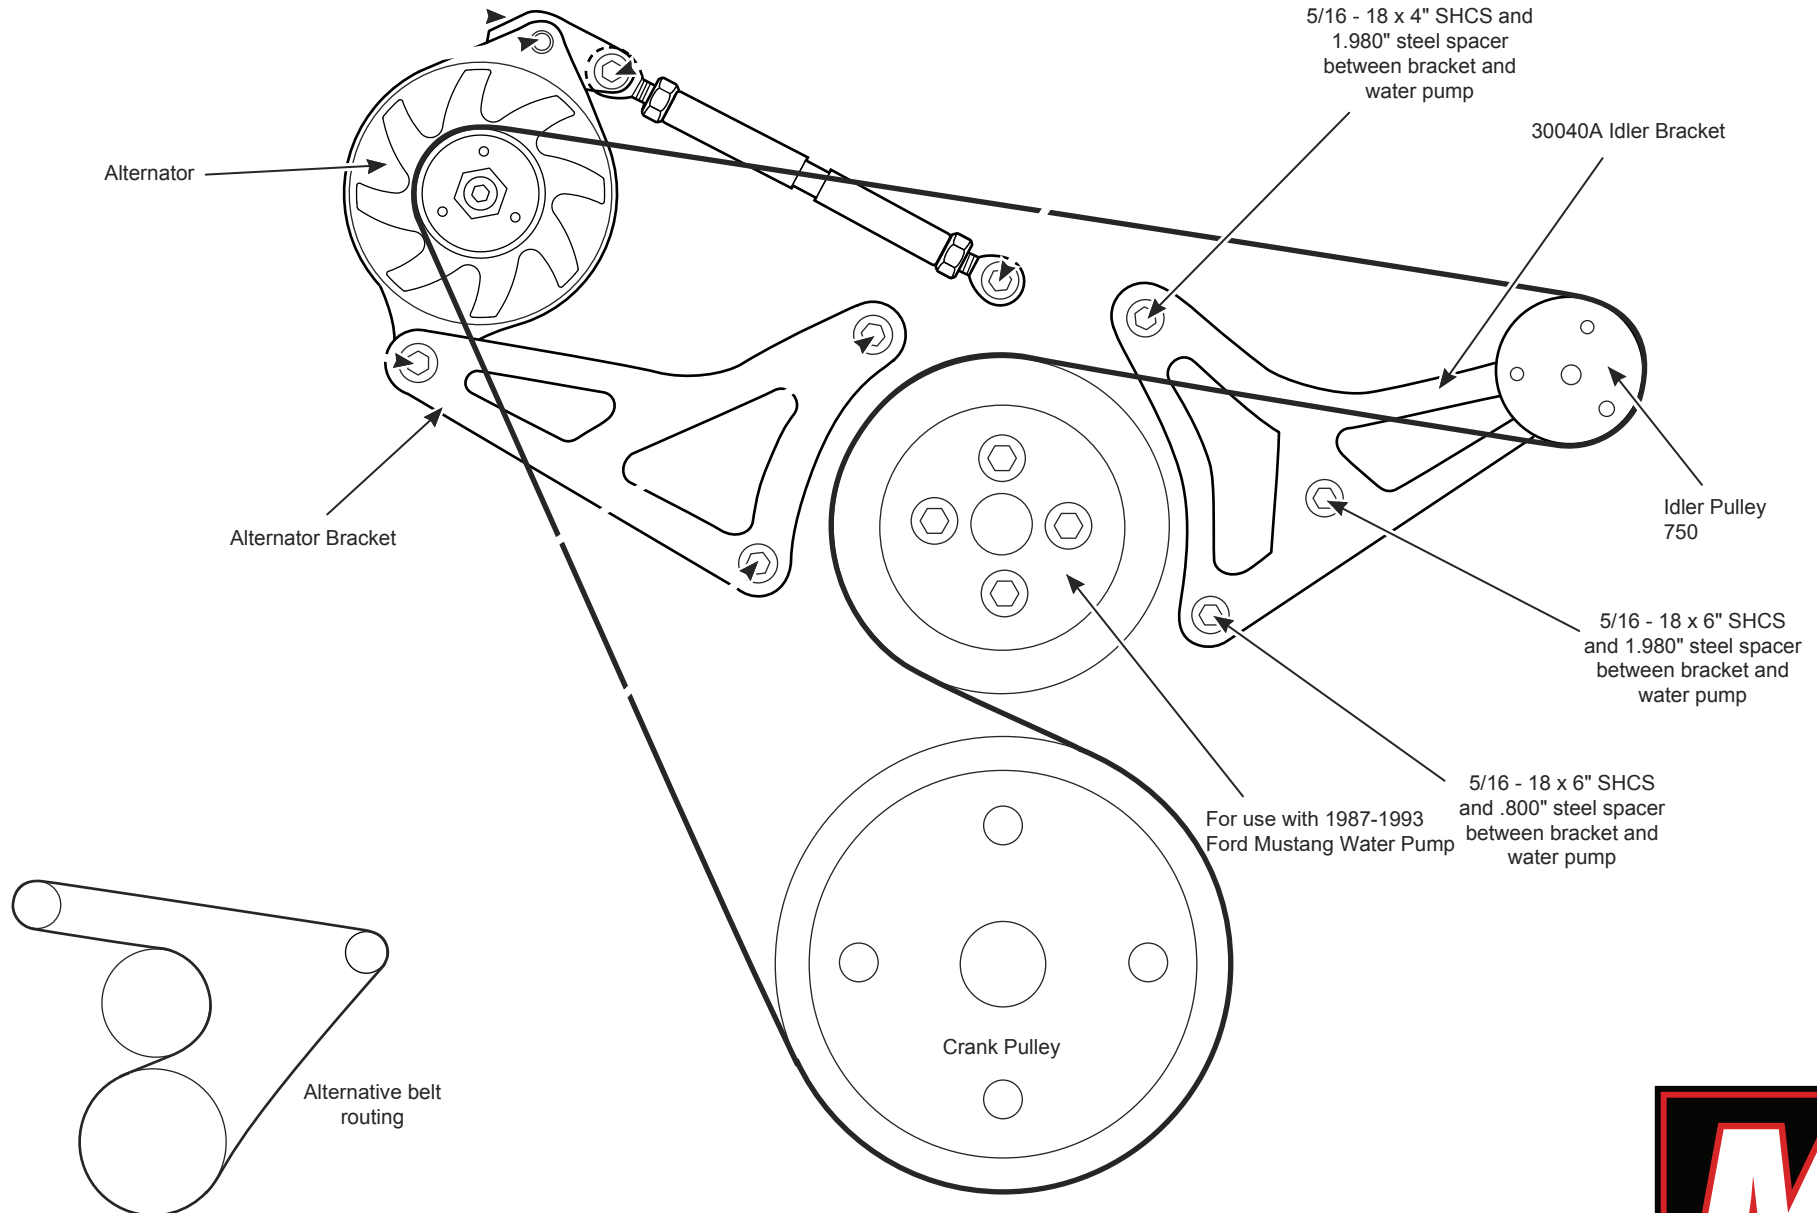

MARCH

#30040 Ford 302 & 351W Reverse Rotation Water Pump Idler Bracket

Revised 2-12-25

MARCH PERFORMANCE, INC. • 620 6th Ave NW, New Prague, MN 56071
Technical Support 888-729-9070